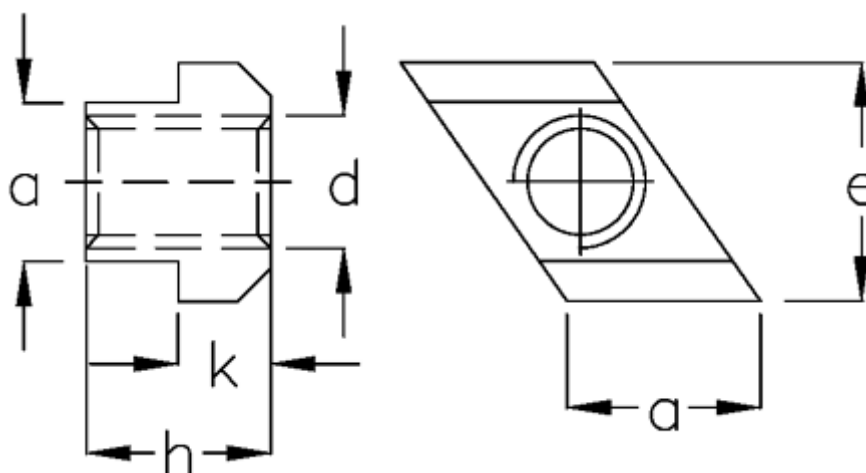

Article number: 20800388

Description: Rhombus T-nut
GN 508.1-10-M8

Measures

| | |
|--------------|------|
| a | = 10 |
| d | = M8 |
| e | = 15 |
| H | = 12 |
| K | = 6 |
| T-slot width | = 10 |